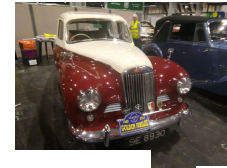

CLIFTON CAMPVILLE COUNTRY FAIR
SATURDAY 11TH JUNE, 2022
THE MILLENNIUM GREEN
11AM START

(Subject to weather)

Mustang:

As well as 'The Red Barrows' & a Spitfire flypast – we have these unusual & interesting vehicles to see! (Example photos of Elan & Triumph)

Lotus Elan:

MK3 Cortina:

Astra Rally Car:

E Type:

Sunbeam Alpine:

Triumph Herald:

Suzuki Pickup:

Chevy Pickup:

WW2 Classic Bike:

Lotus Cortina: